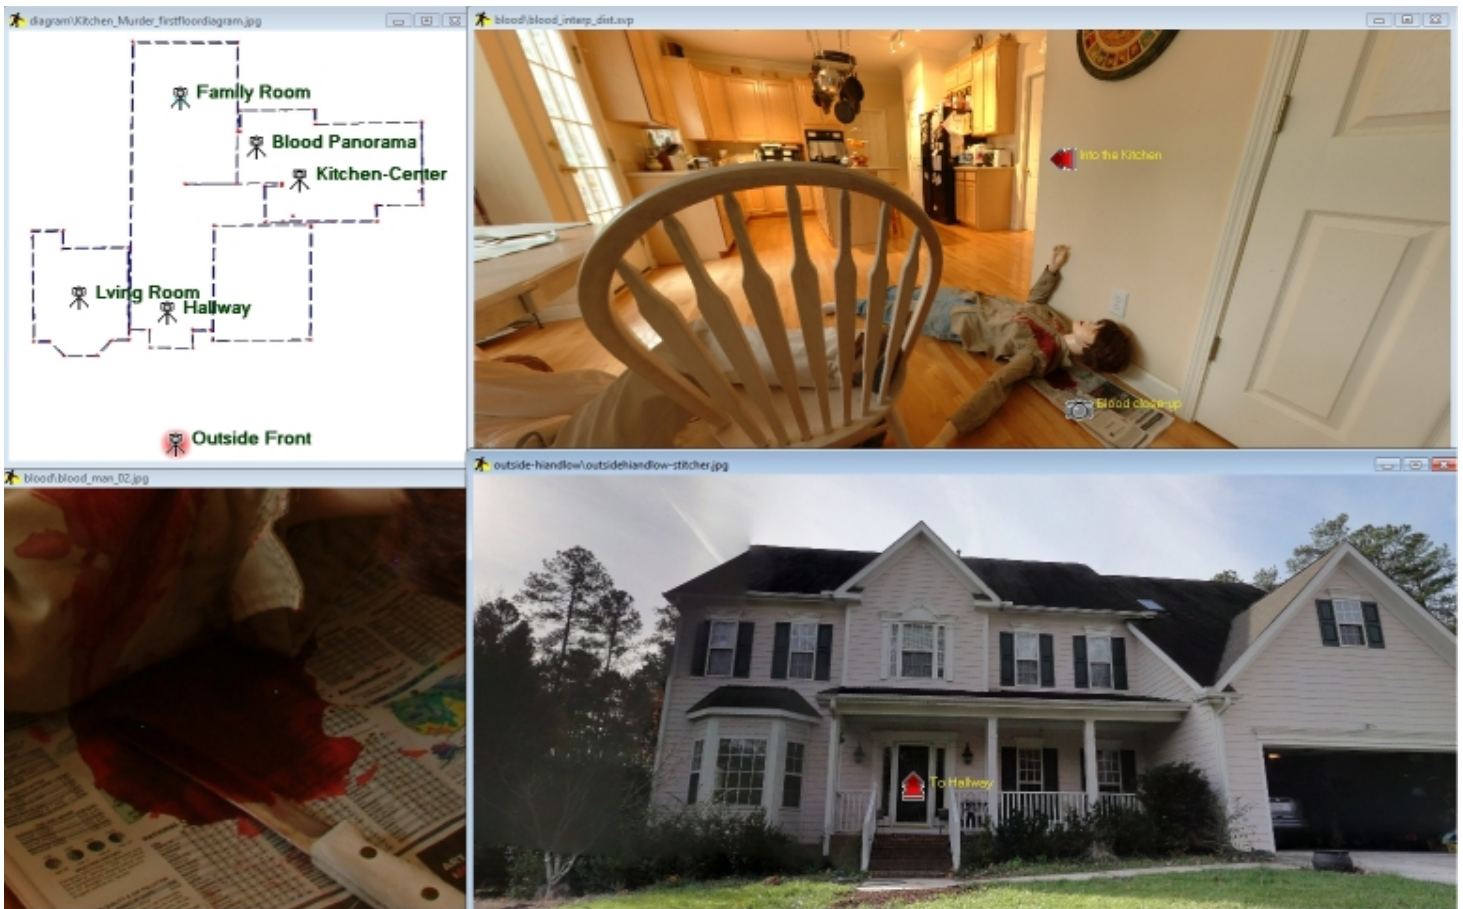

SceneVision™ - Panorama

Create, Annotate, and Present Multiple Panoramic Images of a Crime Scene.
Fast. Easy. Inexpensive.

With your current digital camera, or with an inexpensive point-and-shoot camera, create accurate, complete, high-resolution courtroom presentations showing your entire crime scene, quickly and easily. High-resolution, 360 degree panoramas no longer require expensive, special purpose cameras or lenses. Using a tripod, a simple 'panoramic tripod head', and almost any camera, you can take the photos for a 360 degree panorama in less than 5 minutes. SceneVision-Panorama can turn those panoramas into a compelling courtroom presentation.

First, take one or two rows of photos. Next, automatically 'stitch' those photos together to create 100 Mpixel panoramic images. Combine the panoramas in a SceneVision scene - placing them in a diagram of the scene. The scene is ready for display and analysis.

You can enhance the scene several ways. Place portals in the scene to move through doorways from one panorama to another. Hyperlink close-up photos, fingerprint images, text documents or video and audio files to any pixels in the panoramas. Draw lines in the scene and label them with measurements taken at the scene.